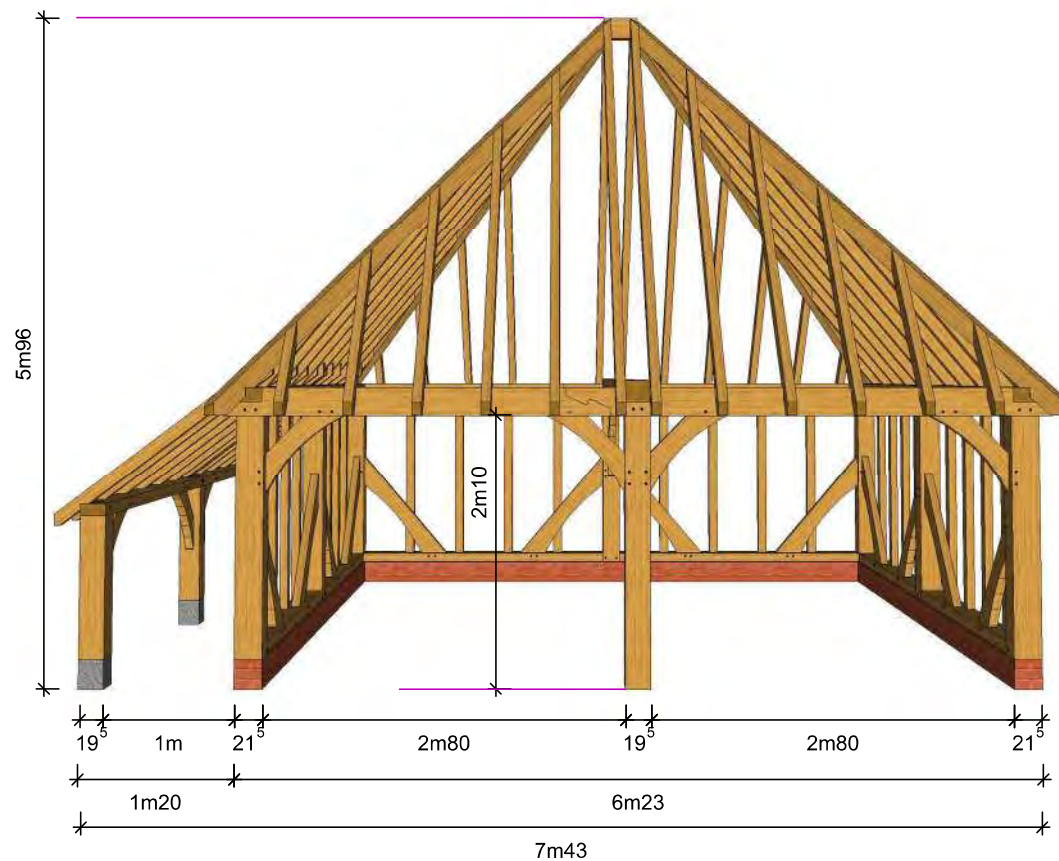

6m

To be mounted on 0m230 plinth. Section sizes provided on request

**The Oakswood**

2 bay  
log store