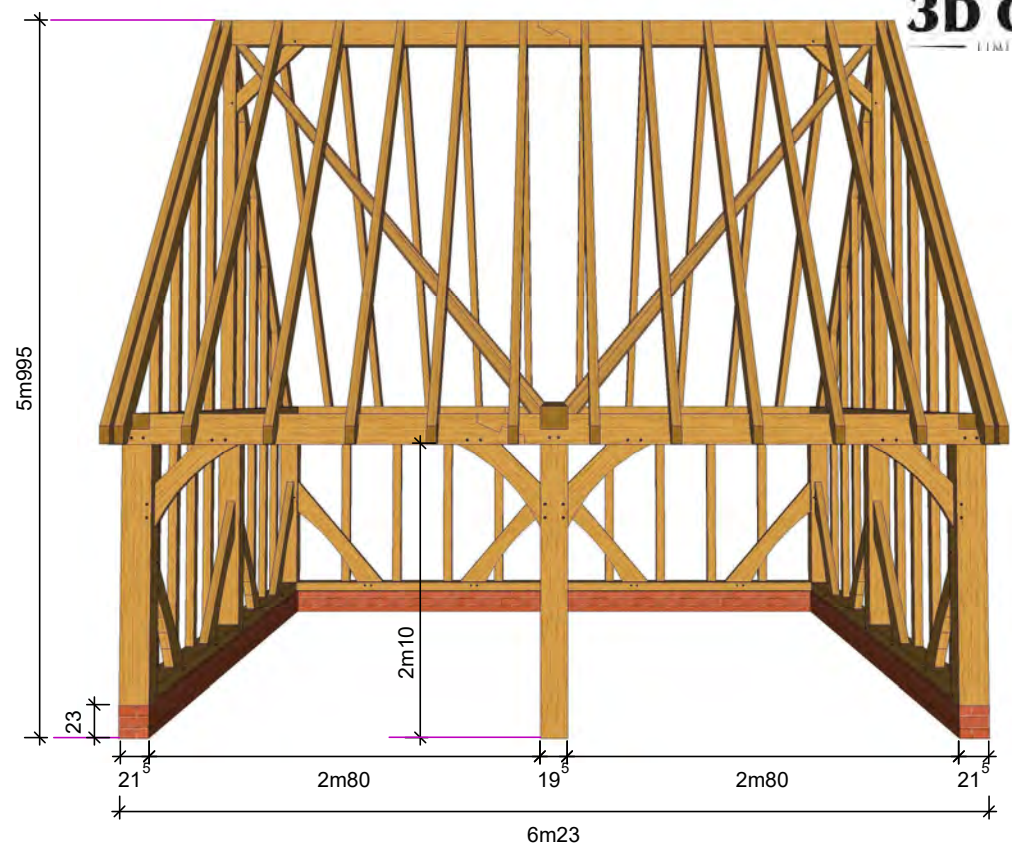

**3D OAK**  
LIMITED

To be mounted on 0m230 plinth. Section sizes provided on request

The Lionmead

2 bay