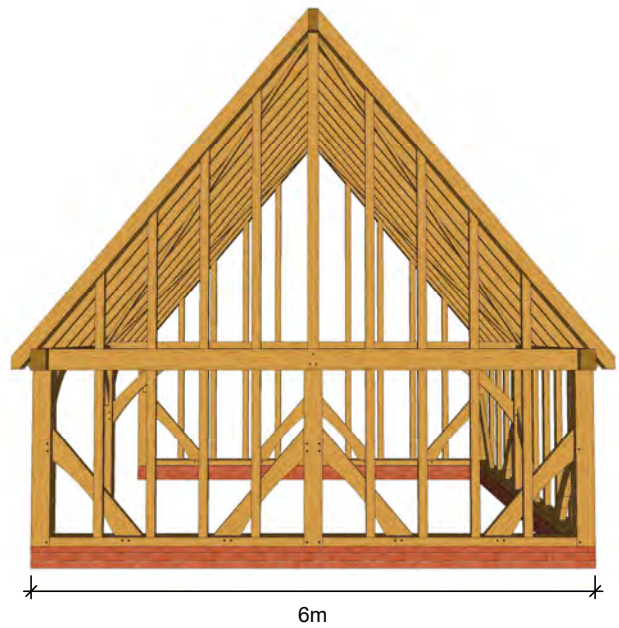

**3D OAK**  
LIMITED

To be mounted on 0m230 plinth. Section sizes provided on request

The Lionmead

2 bay