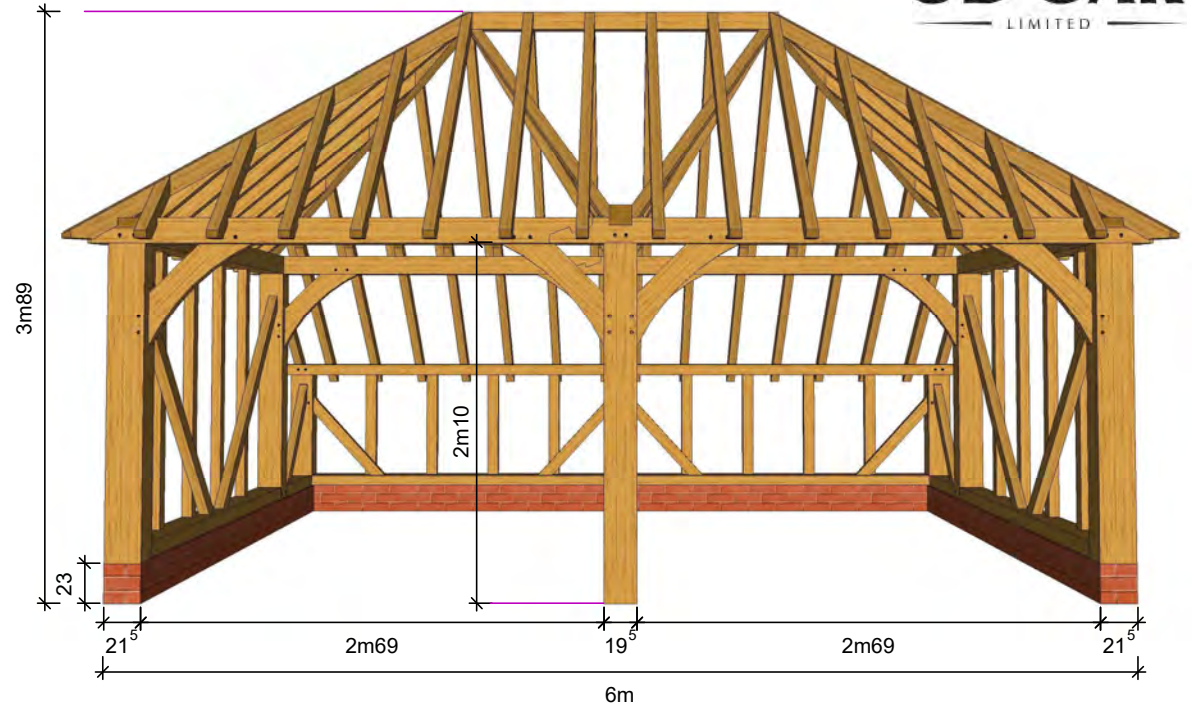

**3D OAK**  
LIMITED

To be mounted on 0m230 plinth. Section sizes provided on request

**The Lexington**

**2 bay**