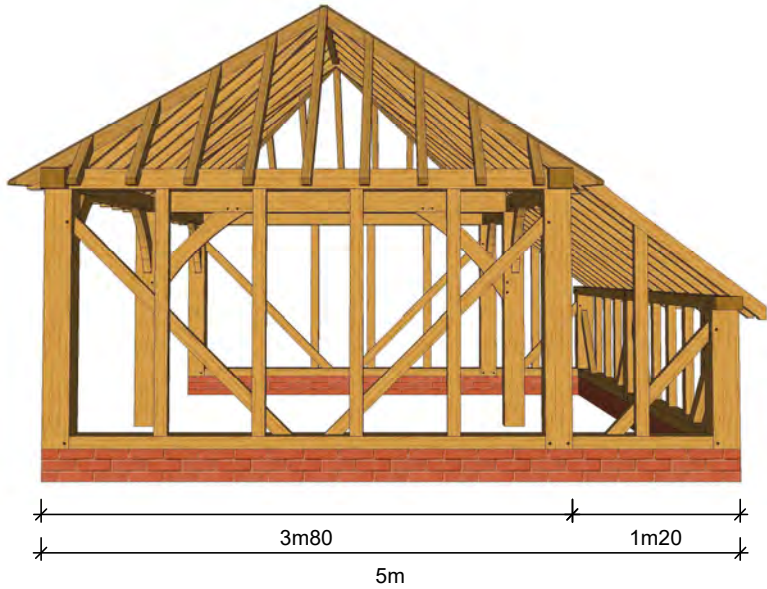

**3D OAK**  
LIMITED

To be mounted on 0m230 plinth. Section sizes provided on request

**The Lexington**

**2 bay**