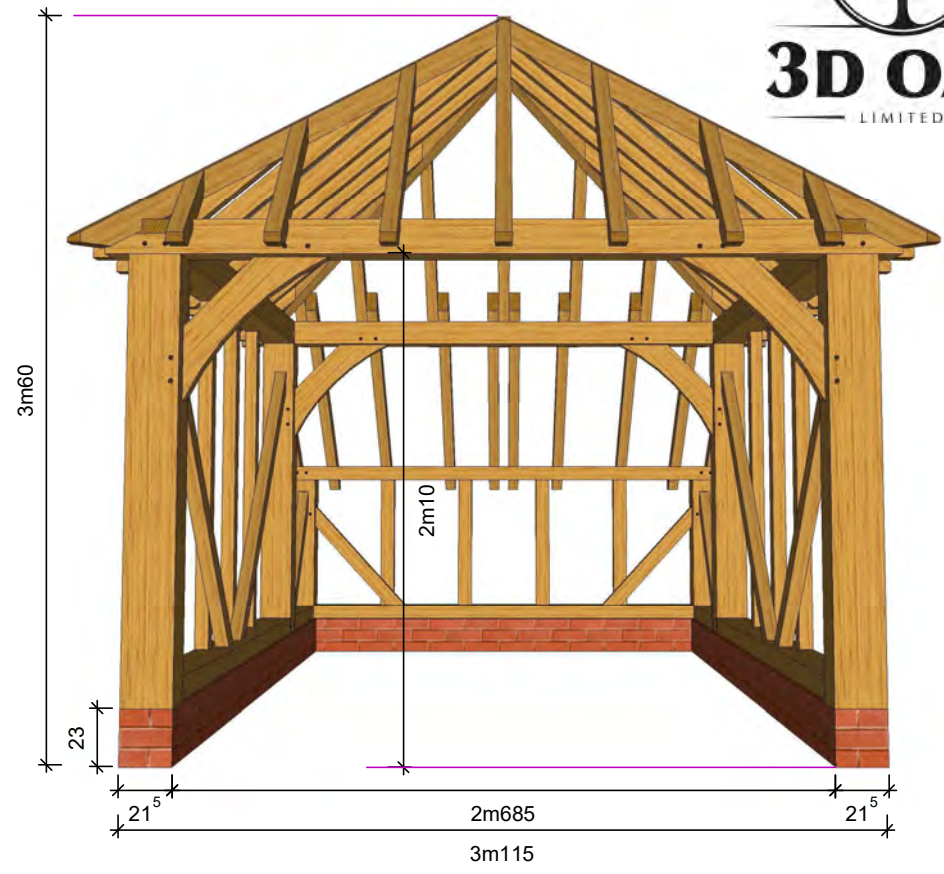

3D OAK
LIMITED

5m

To be mounted on 0m230 plinth. Section sizes provided on request

The Lexington

1 bay