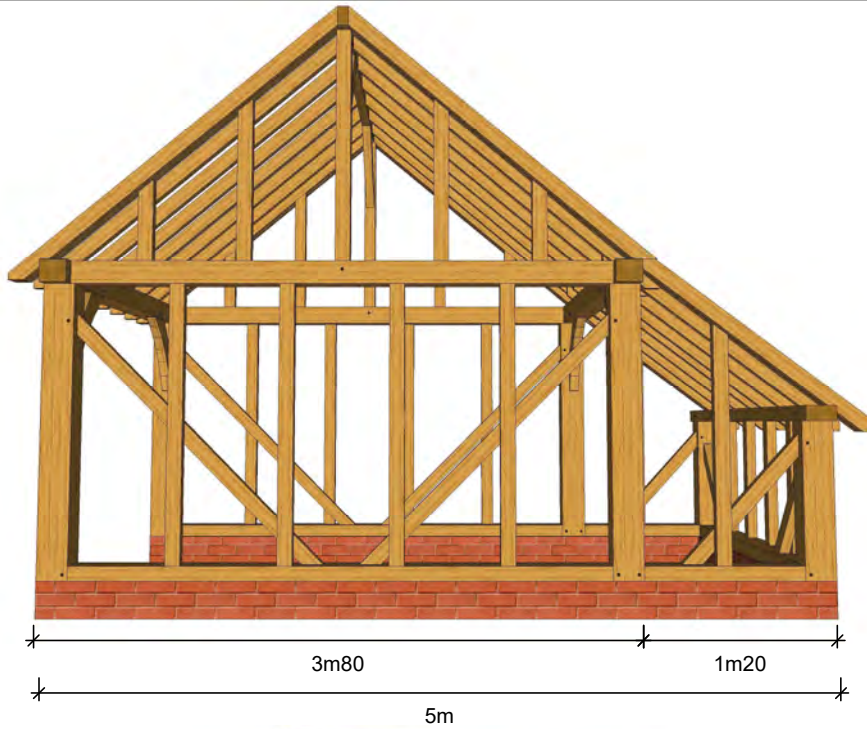

3D OAK
LIMITED

To be mounted on 0m230 plinth. Section sizes provided on request

The Ashglade

1 bay