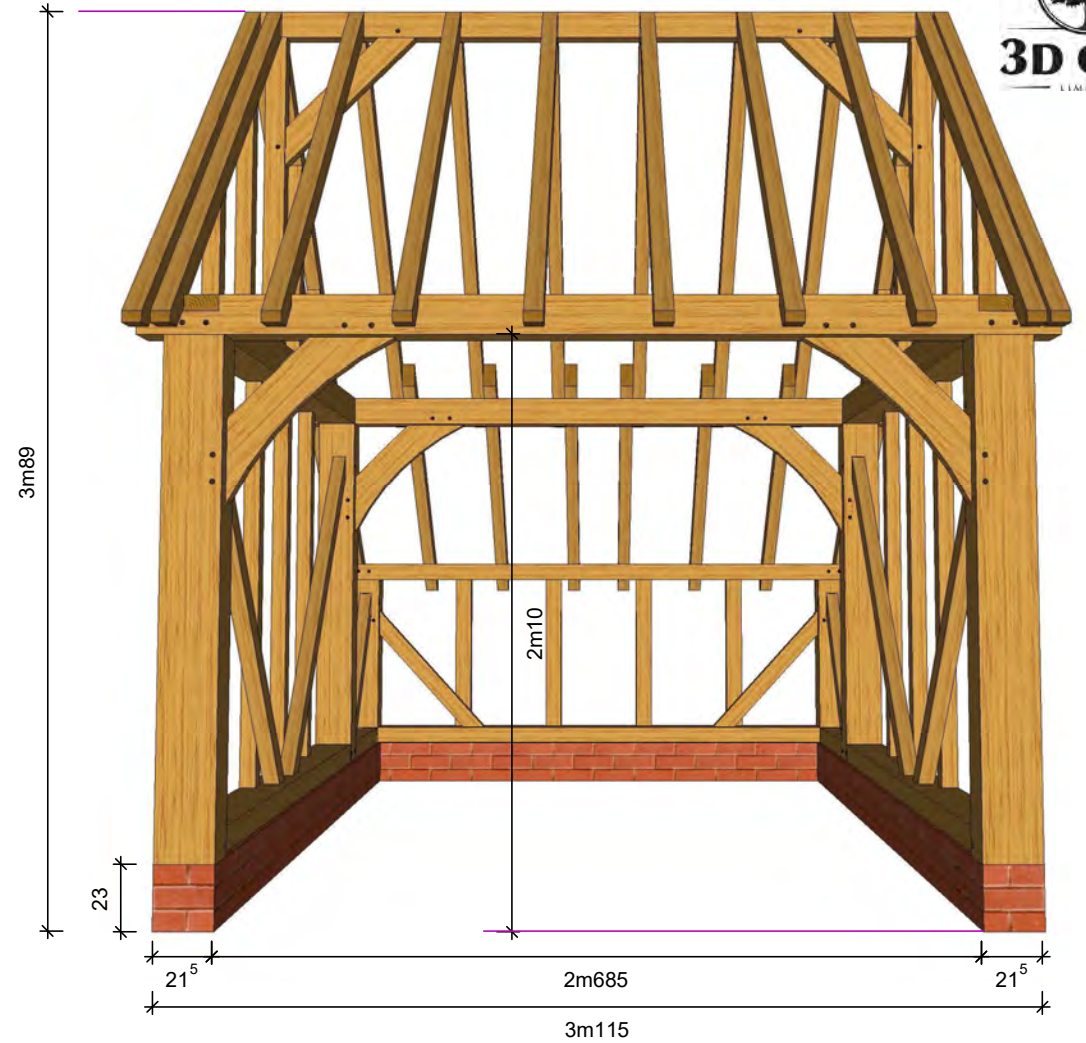

3D OAK
LIMITED

To be mounted on 0m230 plinth. Section sizes provided on request

The Ashglade

1 bay