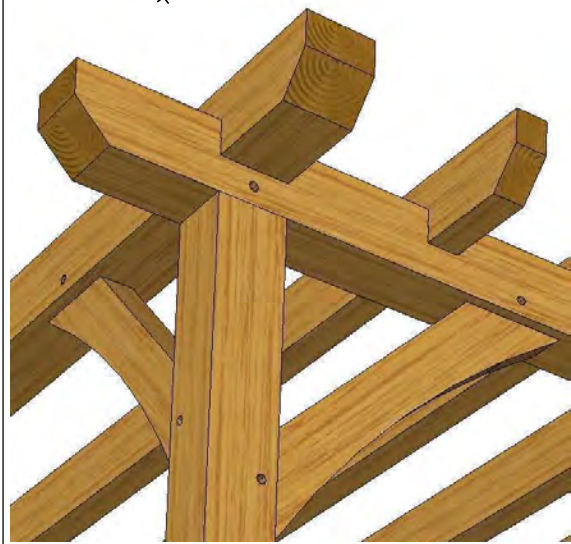

Oak structure  
Post 145x145

To be mounted on staddle stones

The Richmond

4 bay