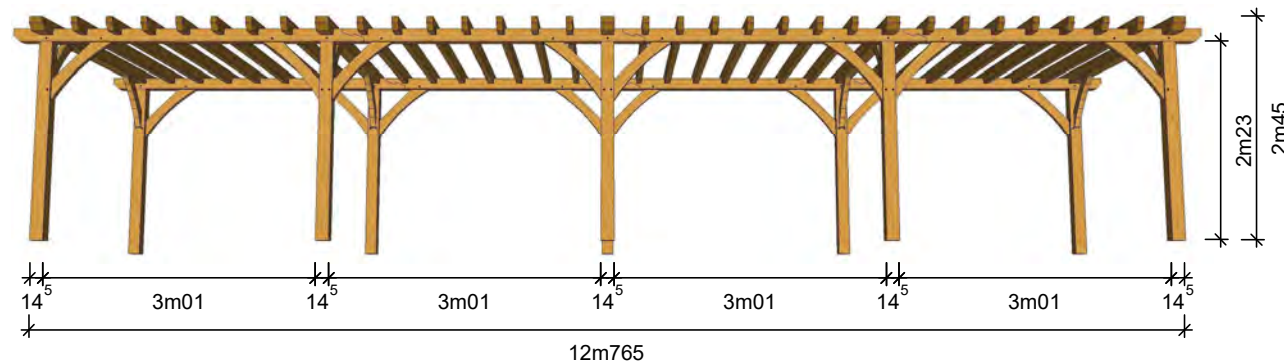

Oak structure  
Post 145x145

To be mounted on staddle stones

The Richmond

4 bay