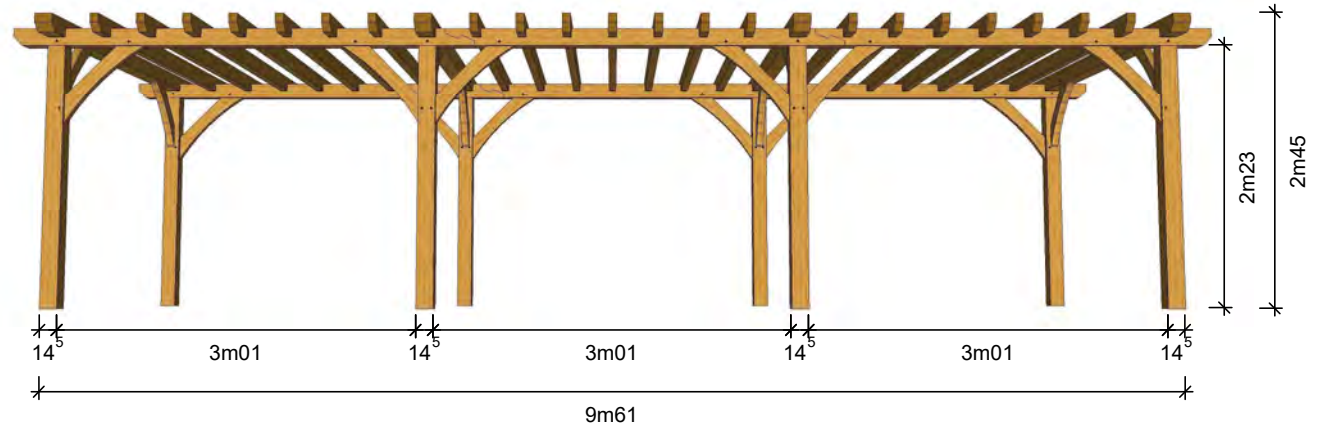

Oak structure
Post 145x145

To be mounted on staddle stones

The Richmond

3 bay