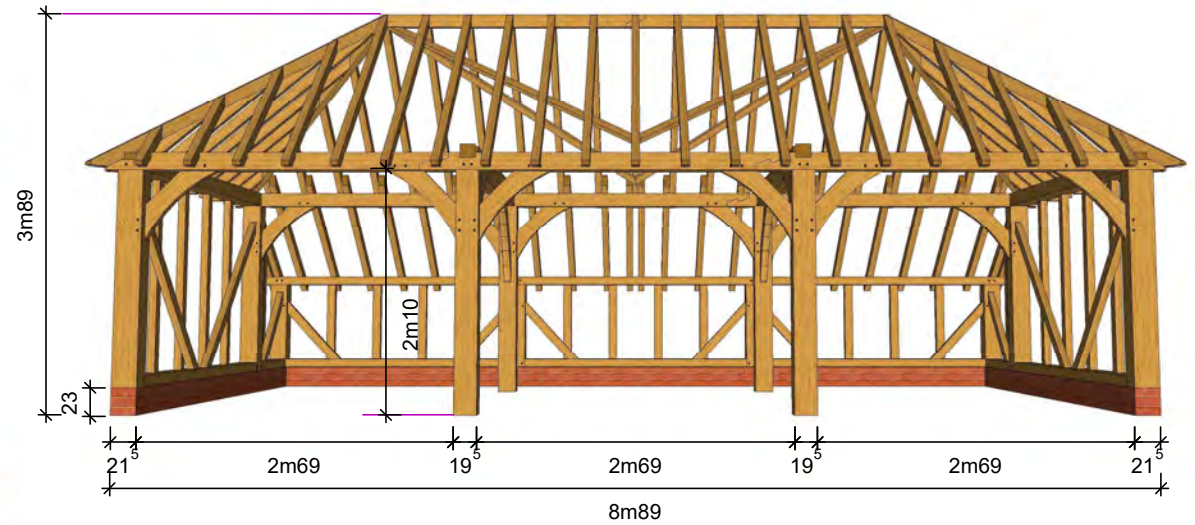

5m

3m89

2m10

23

2m69

195

2m69

195

2m69

215

8m89

To be mounted on 0m230 plinth. Section sizes provided on request

The Lexington

3 bay